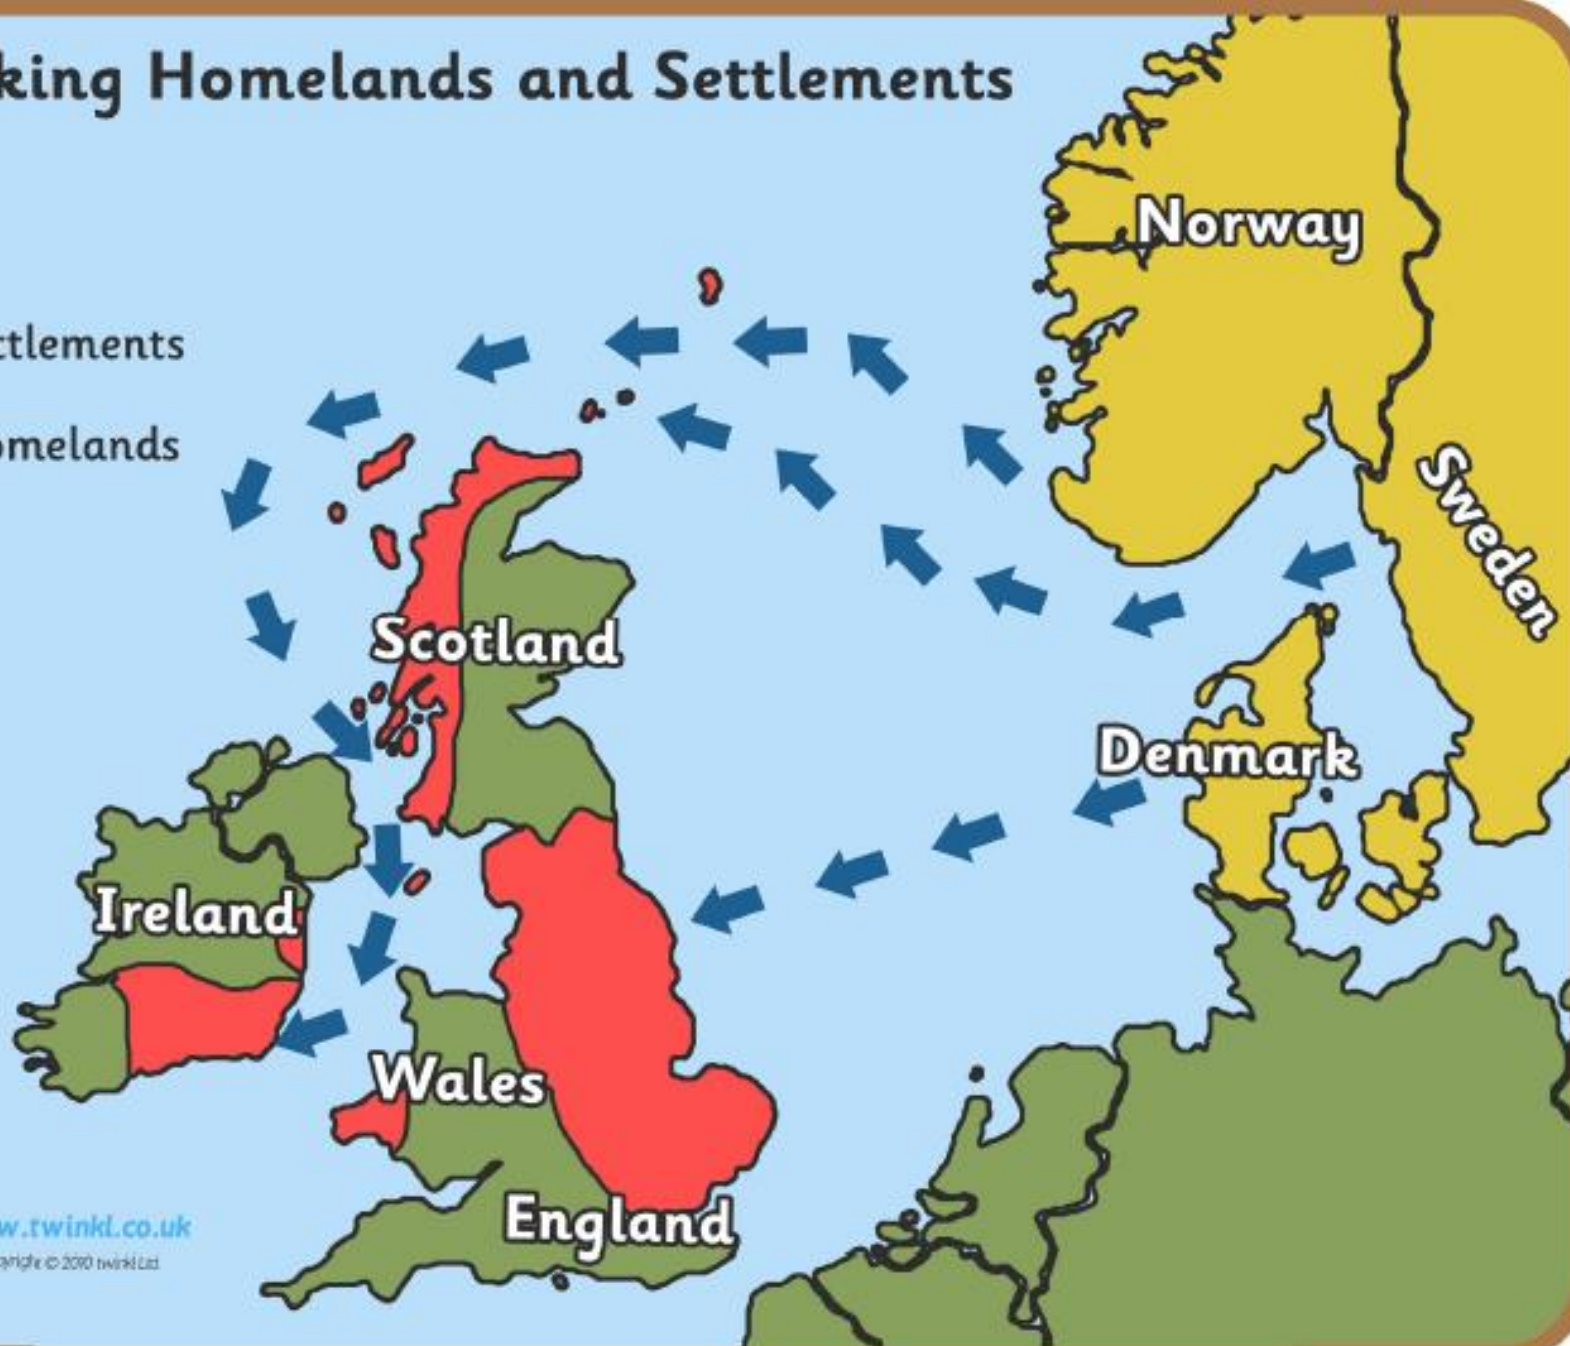

# Map of Viking Homelands and Settlements

## Key

-  Viking Settlements
-  Viking Homelands

## Key

1. Find and label these countries on your map:
  - England
  - Scotland
  - Wales
  - Ireland
  - Denmark
  - Sweden
  - Norway
2. Colour the Viking homelands in yellow.
3. Colour the Viking settlements in red.
4. Draw arrows on your map to show the routes of the Vikings to the different Viking settlements.
5. Make a key on your map to show the Viking settlements and homelands.